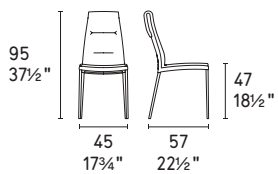

Bess chair CS1294 P201 /D04

Carmen

design by Gino Carollo

Carmen

Carmen *chair* CS2052 P94 /S0Z

Carmen *chair* CS2052 P94 /S0Z

Carmen

CS2052