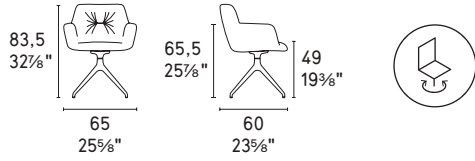

Cocoon

CS2085-BI 180