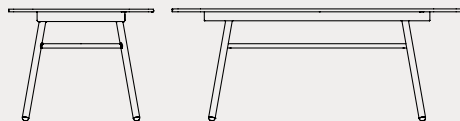

Yo!

CB4812-FD 90 E

frame

aluminium

P15

top

Eco-Stone

P1E

Iam green P1E ONLY

CB4812-FR 160 E

frame

aluminium

P15

top

ceramic

P21C

P23C