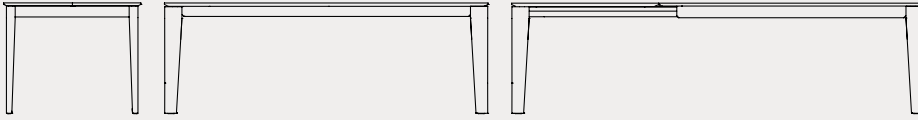

WEEKEND

MaxMara

connubia

NEW

Band

CB4857-R 180
180(240)x100 H75(65) cm

legs

wood