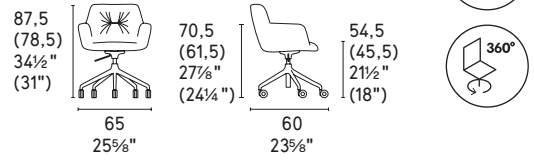

Cocoon

CS2085-BI 180

CS2086-BI

CS2085-BI 180

ALUMINIUM アルミニウム / VENICE / LEATHER 本革

CS2086-BI

ALUMINIUM アルミニウム / VENICE / LEATHER 本革

NOTE Please check all available combinations in the price list · 販売可能なカラーバリエーションや組み合わせはプライスリストをご参照ください。