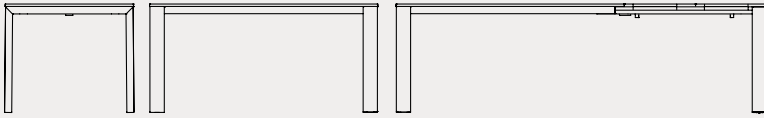

Dix CB4804-FD 120 E non-extending table | metal P15 matt black / ceramic P22C cardoso black Alchemia CB1056 chairs | polypropylene P15 matt black

Dorian

CB4815-R 130 E
130(180)(230)x90 H76(69,5) cm

legs/frame