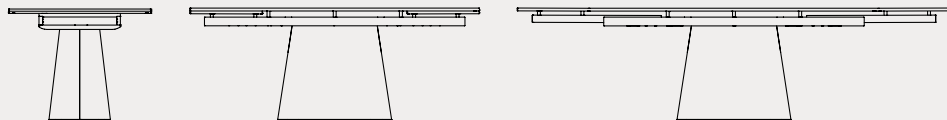

NEW

Ellisse

CB4858-R 160
160(200)(240)x90 H77(65) cm

base/frame

metal

P94

P38M

top

ceramic

P24C

P25C

EASY
x-tension

SEMI-AUTOMATIC EXTENSION extendable table with semi-automatic mechanism; the extensions are easily aligned with the top by gliding on special runners.