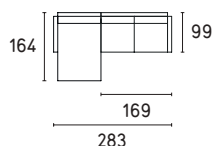

Ginza sofa CS3442 Venice S0K
Mushroom coffee table CS5140-B P12 / GM2

Le Marais

design by Stefano Spessotto

CS3413 - DTL2000D + DTH2000S

DTL2000D + DTH2000S

ARMREST CUSHION filled with down *クッション別売り

DTZCB00